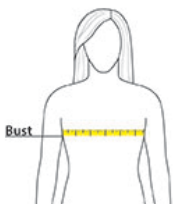

## PRODUCT MEASUREMENTS

---

	XS	S	M	L	XL	2XL
Body Length at Back	26 1/2	27	27 1/2	28	28 1/2	29
Bust	17	18	19	20 1/2	22	23 1/2
Size	2	4/6	8/10	12/14	16/18	20/22
Sleeve Length from Center Back	15	15 1/2	16	16 5/8	17 1/4	17 7/8

**Body Length at Back:** Measured from high point shoulder to finished hem at back.

**Bust:** Measured across the chest one inch below armhole when laid flat.

**Sleeve Length from Center Back:** Measure from Center Back neck to shoulder point to sleeve hem.

## SIZE CHARTS

---

	XS	S	M	L	XL	2XL
Bust	32-34	35-36	37-38	39-41	42-44	45-47
Size	2	4/6	8/10	12/14	16/18	20/22

## HOW TO MEASURE

---