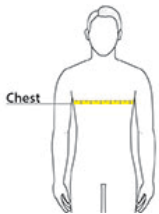

SPEC SHEET + MEASUREMENTS

BELLA+CANVAS.

BELLA+CANVAS® Youth Heather CVC Tee.
BC3001YCVC

Product photo

- Retail fit
- Tear-away label
- Side seamed
- Athletic Heather/Black Heather: 4.2-ounce, 90/10 Airlume combed and ring spun cotton/poly
- Heather CVC Colors: 4.2-ounce, 52/48 Airlume combed and ring spun cotton/poly

CARE INSTRUCTIONS

Machine Wash Warm, Inside Out, With Like Colors. Only Non-Chlorine Bleach. Tumble Dry Low. Medium Iron. Do Not Iron Decoration. Do Not Dry Clean.

Sketches

front

back

PRODUCT MEASUREMENTS

	S	M	L	XL
Body Length at Back	20 7/8	22 1/8	23 3/8	24 3/8
Chest	15 1/4	16 1/4	17 1/4	18 1/4
Size	6-8	10-12	14-16	18-20

Body Length at Back: Measured from high point shoulder to finished hem at back.

Chest: Measured across the chest one inch below armhole when laid flat.

SIZE CHARTS

	S	M	L	XL
Chest	28-30	30-32	32-34	34-36
Size	6-8	10-12	14-16	18-20

HOW TO MEASURE

CHEST

Measure under the arm and around the fullest part of the chest with arms down, keeping tape horizontal.

COLORS

Athletic
Heather
PMS 428U

Black Heather
PMS BLACK
7CP

Dark Grey
Heather
PMS 426C