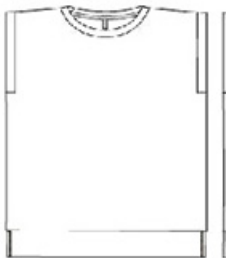

Sketches

front