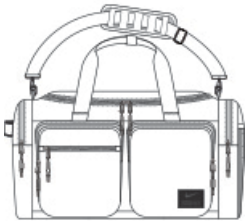

Sketches

front