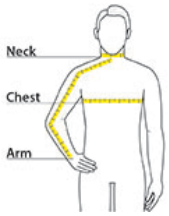

**Body Length at Back:** Measured from high point shoulder to finished hem at back.

**Chest:** Measured across the chest one inch below armhole when laid flat.

**Sleeve Length from Center Back:** Measure from Center Back neck to shoulder point to sleeve hem.

## SIZE CHARTS

	SR	MR	LR	XLR	2XLR	3XLR	4XLR	5XLR	6XLR
Neck	13 5/8 - 14 1/2	14 5/8 - 15 1/2	15 5/8 - 16 1/2	16 5/8 - 17 1/2	17 5/8 - 18 1/2	18 5/8 - 19 1/2	19 5/8 - 20 1/2	20 5/8 - 21 1/2	21 5/8 - 22 1/2

## HOW TO MEASURE

---

**Neck** Measure around the fullest part of the neck at the base. **Chest Width** Measure under the arm and around the fullest part of the chest with arms down, keeping tape horizontal. **Arm** Place hand on hip. Start at the center of the back of the neck and measure across the shoulder, to the elbow, and then down to the wrist.