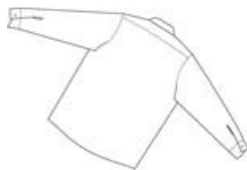

# SPEC SHEET + MEASUREMENTS

Red Kap® Long Sleeve Striped Industrial Work Shirt.

CS10

## Product photo

This hardworking IL50 style has a professional stripe and is tested through 50 industrial launderer washes.

- 4.25-ounce, 65/35 poly/cotton with Touchtex™ technology for superior color retention, stain release and wickability
- Yarn-dyed fabric
- Open collar with sewn-in stays
- 7 buttons including button at neck
- Two button-through pockets
- Bartacked pencil stall on left pocket

## Sketches

front

back