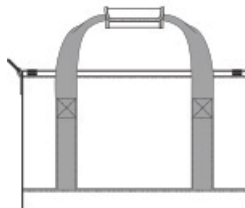

SPEC SHEET + MEASUREMENTS

CornerStone

CornerStone® Tactical Gear Bag. CSB816

Product photo

Compact—yet tactical feature-heavy—this gear bag is rugged and functional. Loop panels stand at the ready to display patches and badges.

- 600D polyester canvas
- D-shaped, zippered main compartment
- Interior storage pockets
- Web carry handles with padded handle wrap
- Adjustable, removable, padded shoulder strap
- Side daisy chains
- Front zippered pocket with daisy chain and loop panel for badges and patches
- Dimensions: 10"h x 16"l x 9.5"d

Note: Bags not intended for use by children 12 and under.

Sketches

front

back

SPEC SHEET + MEASUREMENTS

CornerStone® Tactical Gear Bag. CSB816

COLORS

Black
PMS BLACK
C