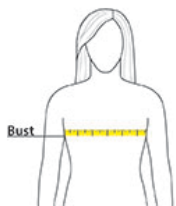

- 4.1-ounce, 100% polyester jersey with PosiCharge technology (Electric Heather)
- 3.8-ounce, 100% polyester interlock with PosiCharge technology (trim)
- Removable tag for comfort and relabeling
- Curved drop tail hem

Sketches

front

back

SPEC SHEET + MEASUREMENTS

SPORT-TEK

Sport-Tek® Women's PosiCharge® Electric Heather
Racerback Tank. LST396

PRODUCT MEASUREMENTS

	XS	S	M	L	XL	XXL	3XL	4XL
Body Length at Back	27	27 1/2	28	28 1/2	29	29 1/2	30	30 1/2
Bust	15	16	17	18 1/2	20	21 1/2	23 1/2	25 1/2

Body Length at Back: Measured from high point shoulder to finished hem at back.

Bust: Measured across the chest one inch below armhole when laid flat.

SIZE CHARTS

	XS	S	M	L	XL	2XL	3XL	4XL
Bust	32-34	35-36	37-38	39-41	42-44	45-47	48-51	52-55
Size	2	4/6	8/10	12/14	16/18	20/22	24/26	28/30

HOW TO MEASURE

BUST

Measure under the arm and around the fullest part of the bust with arms down, keeping tape horizontal.