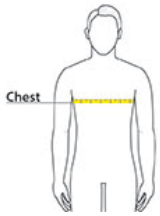

PRODUCT MEASUREMENTS

	S	M	L	XL	2XL	3XL	4XL
Body Length at Back	27	28	29	30	31	32	33
Chest	20	22	24	26	28	30	32
Sleeve Length from Center Back	34 1/4	35 1/4	36 1/4	37 1/4	37 3/4	38 1/4	38 3/4

Body Length at Back: Measured from high point shoulder to finished hem at back.

Chest: Measured across the chest one inch below armhole when laid flat.

Sleeve Length from Center Back: Measure from Center Back neck to shoulder point to sleeve hem.

SIZE CHARTS

	S	M	L	XL	2XL	3XL	4XL
Chest	35-37	38-40	41-43	44-46	47-49	50-53	54-57

SPEC SHEET + MEASUREMENTS

PORT&CO.

Port & Co™ Easy Fleece Pullover Hooded Sweatshirt.

PC68H

HOW TO MEASURE

CHEST

Measure under the arm and around the fullest part of the chest with arms down, keeping tape horizontal.