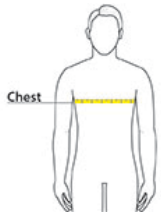

- 65/35 poly/cotton
- V-neckline
- Left chest pocket
- Even hem
- Machine washable

CARE INSTRUCTIONS

Machine wash cold with similar colors, Do not bleach, Tumble dry low, Remove promptly, Warm iron if needed.

SIZE CHARTS

	XS	S	M	L	XL	2XL	3XL
Chest	33-35	36-38	36-41	42-45	46-49	50-53	54-57

SPEC SHEET + MEASUREMENTS

LIMITED INVENTORY Unisex V-Neck Scrub Top. SCRUBTOP

HOW TO MEASURE

CHEST

Measure under the arm and around the fullest part of the chest with arms down, keeping tape horizontal.