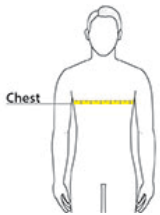

PRODUCT MEASUREMENTS

	XS	S	M	L	XL
Body Length at Back	21 3/4	23 1/4	24 3/4	26 3/4	28 3/4
Chest	15 1/4	16	17	18	19 1/2

Body Length at Back: Measured from high point shoulder to finished hem at back.

Chest: Measured across the chest one inch below armhole when laid flat.

SPEC SHEET + MEASUREMENTS

SPORT-TEK

Sport-Tek® Youth PosiCharge® Classic Mesh Reversible Tank. YST500

SIZE CHARTS

	XS	S	M	L	XL
Chest	25-26	26-28	28-30	30-32	32-35
Size	4	6/8	10/12	14/16	18/20

HOW TO MEASURE

CHEST

Measure under the arm and around the fullest part of the chest with arms down, keeping tape horizontal.