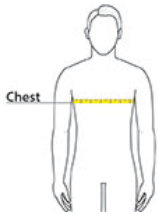

Sketches

front

back

SPEC SHEET + MEASUREMENTS

Sport-Tek® Youth Lacrosse Reversible Pinnie. YST512

PRODUCT MEASUREMENTS

	XS	S	M	L	XL
Body Length at Back	16	18	20	22	24
Chest	16	17 1/2	19	20	21 1/2
Size	4/5	6/8	10/12	14/16	18/20

Body Length at Back: Measured from high point shoulder to finished hem at back.

Chest: Measured across the chest one inch below armhole when laid flat.

SIZE CHARTS

	XS	S	M	L	XL
Chest	22-24	25-27	28-30	30-32	32-34
Size	4/5	6/8	10/12	14/16	18/20

SPEC SHEET + MEASUREMENTS

Sport-Tek® Youth Lacrosse Reversible Pinnie. YST512

HOW TO MEASURE

CHEST

Measure under the arm and around the fullest part of the chest with arms down, keeping tape horizontal.

COLORS